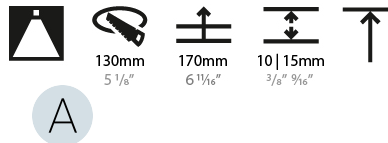

PHYSICAL

Shape: Round
Diameter (mm): 139
Diameter (in): 5 1/2
Height (mm): 151
Height (in): 5 15/16
Ceiling Thickness (mm): 10 / 12.5 / 15
Ceiling Thickness (in): 3/8 or 1/2 or 9/16
Min. Recessing Depth (mm): 170
Min. Recessing Depth (in): 6 11/16
Light Distribution: Downlight
Weight (kg): 0.926
Weight (lbs): 2.04
Fixture Finish: SSR / BKV / CWI / CRY / HAB / UFT / ITA / RUA / FTG / MYG / LOD / PUS / FRO / FUP / KIA / POP / BLS / SPG / MEY / GOH / GUM / CHC / COM / ABZ / JAG / OBR / MOS / ROR
Fixture Material: Aluminum Die Cast
Cut-out Measurements: 130mm / 5 1/8"

ELECTRICAL

Lamp Type: LED (Zhaga Standard)
Input Wattage (W): 28.6
Total Output Wattage (W): 26.4
Dimming: Tri-Mode (Non-Dimming and Phase Dimming (120Vac only) and 0-10V Dimming)
Driver Included: No
Driver Location: Recessed Housing
Driver Type: Constant Current - Universal
Driver Class: Class 2
Housing: See components
Input Voltage (V): 120 - 277
Constant Current (MA): 700

LED

Number of LEDs: 1
Color Temperature (°K): 2700 / 3000 / 3500 / 4000
Max. Delivered Lumen (lm): 2030 / 2080 / 2186 / 2230
Nominal Lumen (lm): 3210 / 3290 / 3459 / 3530
CRI: >90 CRI
Efficiency (%): 0.631
Lamp Life (hrs): 50000

OPTICAL

Reflector: 20 / 25 / 40

RATINGS AND CERTIFICATIONS

Certified By: Certified for North American Standards
IP rating: IP20