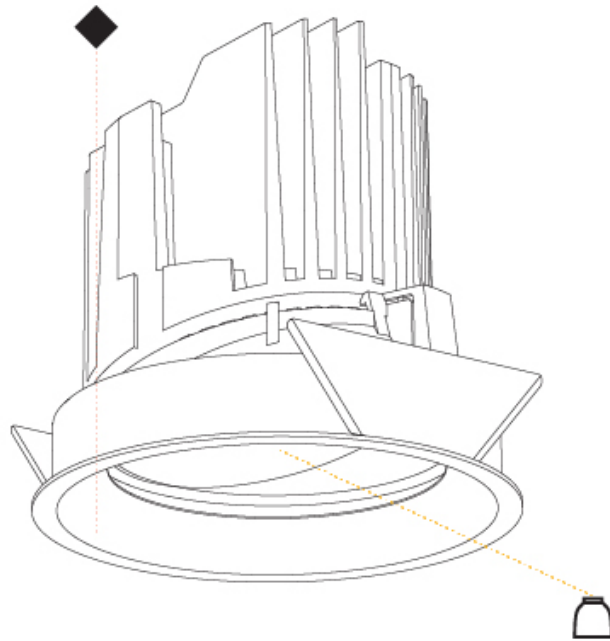

BIONIQ ROUND ADJUSTABLE RECESSED

A35242-

PROJECT _____

TYPE _____

SPECIFIER _____

QUANTITY _____

DATE _____