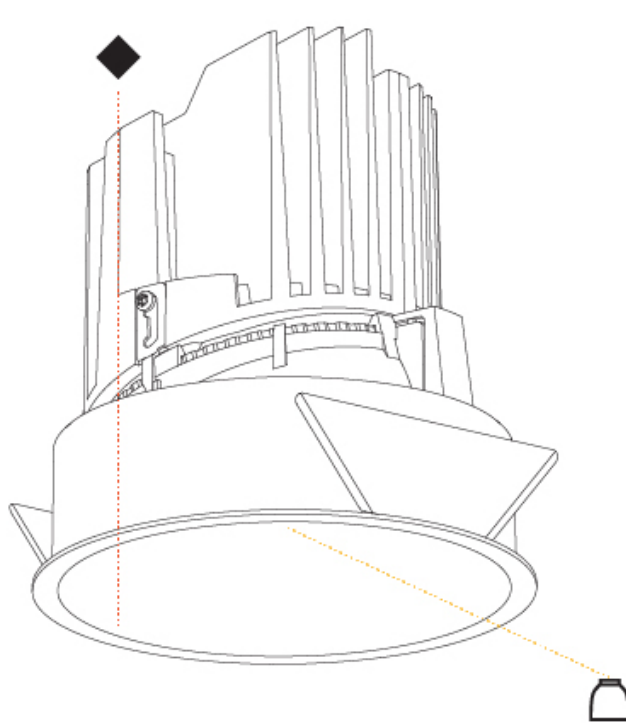

BIONIQ ROUND DEEP RECESSED

A35284-

PROJECT

TYPE

SPECIFIER

QUANTITY

DATE

A