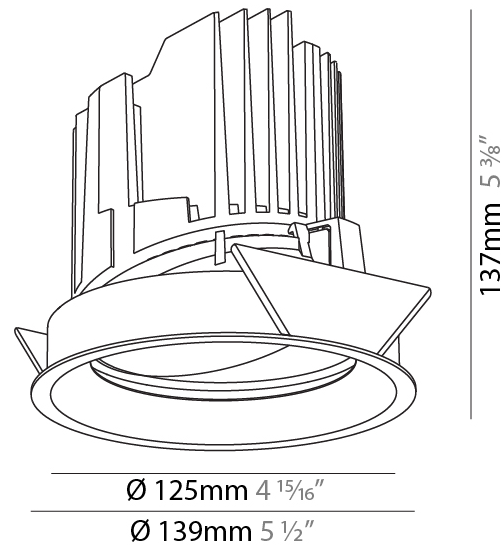

PHYSICAL

Shape: Round
Diameter (mm): 139
Diameter (in): 5 1/2
Height (mm): 137
Height (in): 5 3/8
Ceiling Thickness (mm): 10 / 12.5 / 15
Ceiling Thickness (in): 3/8 or 1/2 or 9/16
Min. Recessing Depth (mm): 150
Min. Recessing Depth (in): 5 7/8
Light Distribution: Adjustable / Downlight
Weight (kg): 0.853
Weight (lbs): 1.88
Fixture Finish: SSR / BKV / CWI / CRY / HAB / UFT / ITA / RUA / FTG / MYG / LOD / PUS / FRO / FUP / KIA / POP / BLS / SPG / MEY / GOH / GUM / CHC / COM / ABZ / JAG / OBR / MOS / ROR
Fixture Material: Aluminum Die Cast
Cut-out Measurements: 130mm / 5 1/8"

ELECTRICAL

Lamp Type: LED (Zhaga Standard)
Input Wattage (W): 28.6
Total Output Wattage (W): 26.4
Dimming: Tri-Mode (Non-Dimming and Phase Dimming (120Vac only) and 0-10V Dimming)
Driver Included: No
Driver Location: Recessed Housing
Driver Type: Constant Current - Universal
Driver Class: Class 2
Housing: See components
Input Voltage (V): 120 - 277
Constant Current (MA): 700

LED

Number of LEDs: 1
Color Temperature (°K): 2700 / 3000 / 3500 / 4000
Max. Delivered Lumen (lm): 1180 / 1930 / 2029 / 2070
Nominal Lumen (lm): 3210 / 3290 / 3459 / 3530
CRI: >90 CRI
Lamp Life (hrs): 50000

OPTICAL

Reflector: 10 / 18 / 36
Adjustability: Rotational 355°, Tilt 30°

RATINGS AND CERTIFICATIONS

Certified By: Certified for North American Standards
IP rating: IP54